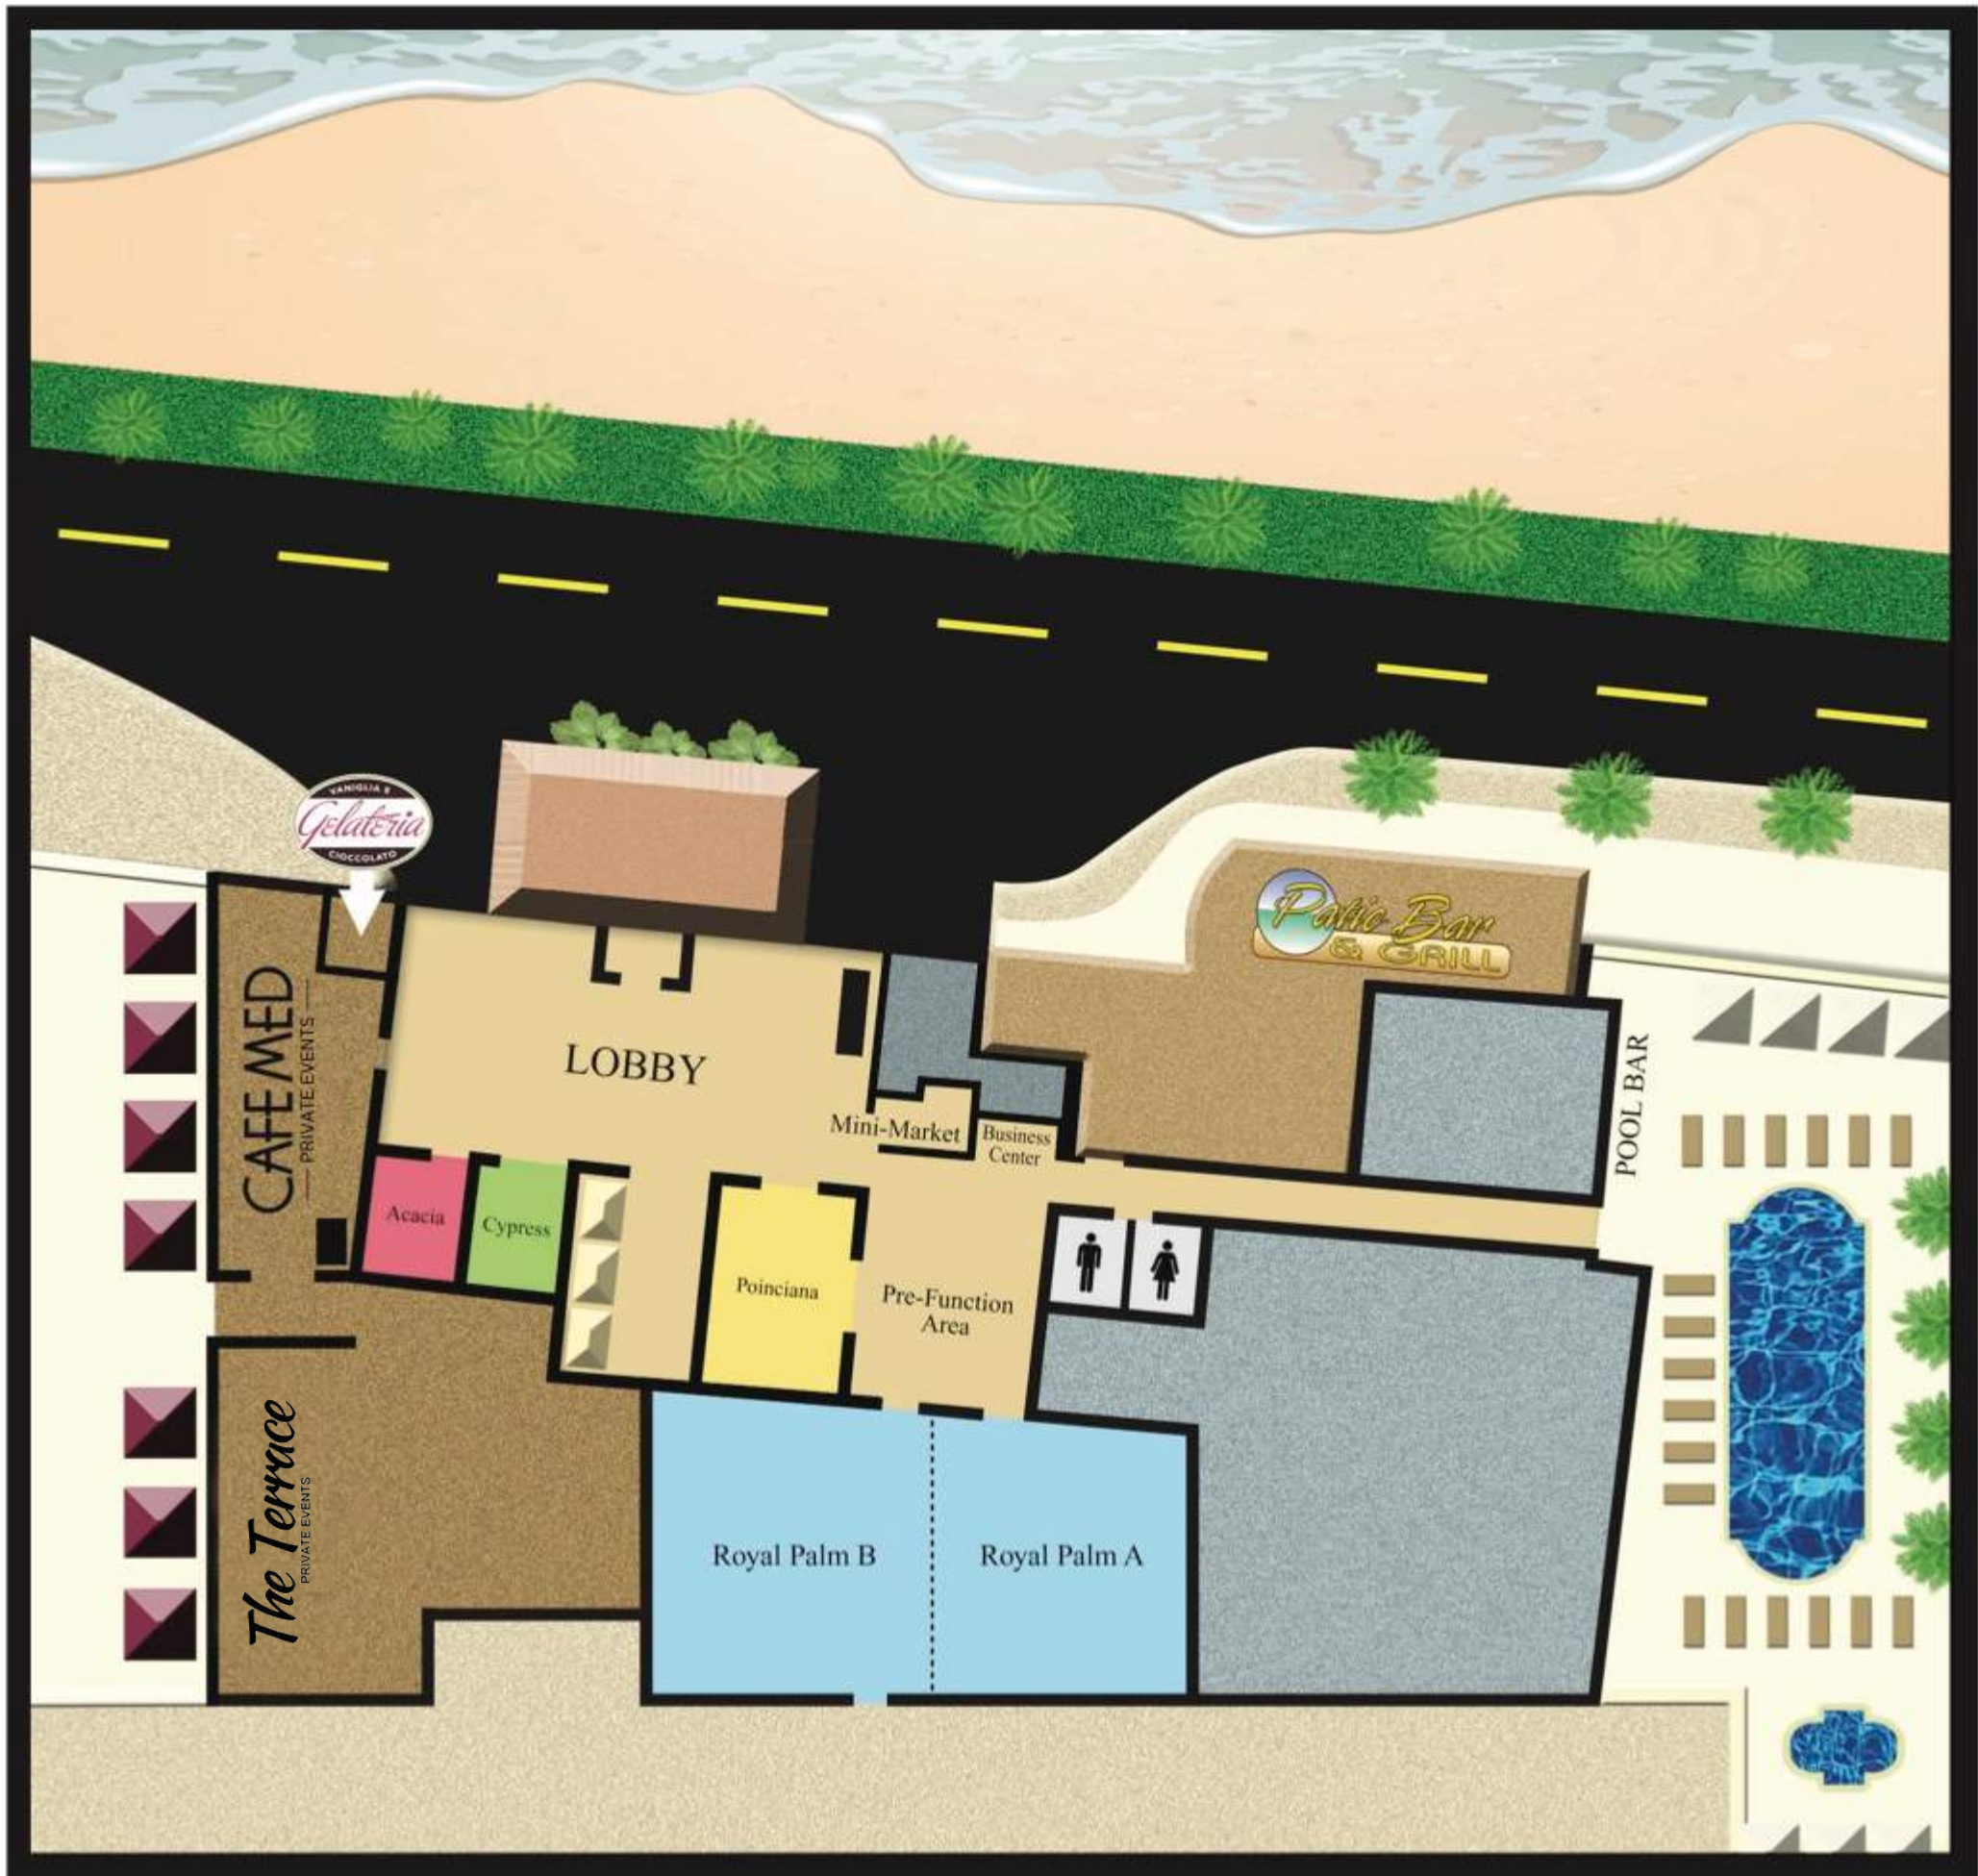

## Deerfield Beach Resort

Wyndham Deerfield Beach Resort Meeting Room Specs

Name	Dimensions	Sq.Ft.	Theater	Classroom	U-Shape	Banquet	Boardroom
Royal Palm Ballroom	70 x 39	2,730	220	80	50	150	35
Royal Palm A	37 x 32	1,184	100	30	20	60	15
Royal Palm B	40 x 38	1,520	120	40	30	70	20
Pre-Function	25 x 24	600					
Poinciana	24 x 22	528	30	20	10	36	
Acacia (Boardroom)	20 x 12	240	26				12
Cypress	19 x 12	228	25	12		33	10
Cafe Med	36 x 36	1,224				100	
The Terrace		1,190				75	